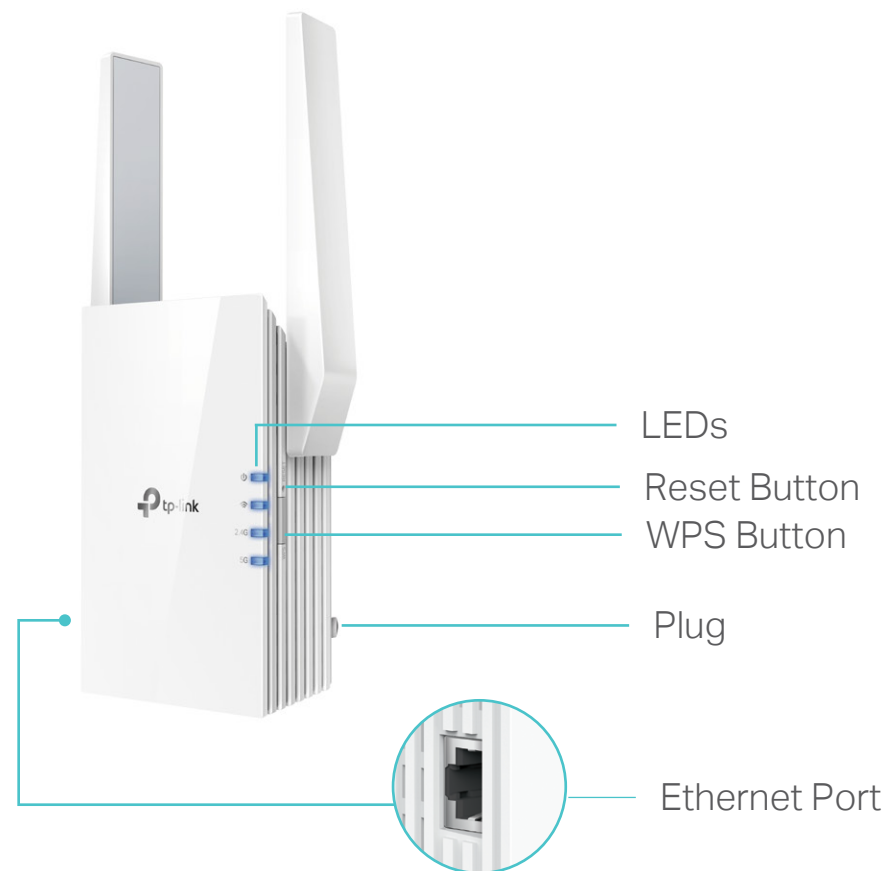

Specifications

Hardware

- Button: WPS Button, Reset Button
- Port: 1 Gigabit Ethernet Port
- Antenna: 2 External Antennas
- Power Consumption: 10W
- Dimensions (W × D × H): 2.9×1.8×4.9 in. (74.0×46×124.8 mm)

For more information, please visit

<https://www.tp-link.com/home-networking/range-extender/re603x/>

or scan the QR code left

Wireless

- Wireless Standards: IEEE 802.11a/n/ac/ax 5 GHz, IEEE 802.11b/g/n/ax 2.4 GHz
- Frequency: 2.4 GHz and 5 GHz
- Signal Rate: 574 Mbps at 2.4 GHz, 1201 Mbps at 5 GHz
- Transmit Power: FCC: 2.4 GHz ≤21dBm, 5 GHz ≤21dBm
- Reception Sensitivity:
  5GHz:
  11ax HE80 MCS0: -87dBm, 11ax HE80 MCS11: -56dBm
  11a 6Mbps: -93dBm, 11a 54Mbps: -75dBm
  11ac HT20 MCS0: -92dBm, 11ac HT20 MCS8: -70dBm
  11ac HT40 MCS0: -90dBm, 11ac HT40 MCS9: -66dBm
  11ac HT80 MCS0: -87dBm, 11ac HT80 MCS9: -62dBm
  2.4GHz:
  11ax HE40 MCS0: -93dBm, 11ax HE40 MCS11: -63dBm
  11g 54Mbps: -77dBm, 11n HT20 MCS7: -75dBm
  11n HT40 MCS7: -72dBm
- Wireless Function: Enable/Disable Wireless Radio, Wireless Statistics
- Wireless Security: 64/128-bit WEP, WPA/WPA2-PSK encryptions

Others

- Certification
  FCC, RoHS
- System Requirements
  Microsoft Windows 98SE, NT, 2000, XP, Vista™ or Windows 7, 8, 8.1, 10, MAC OS, NetWare, UNIX or Linux
  Internet Explorer 11, Firefox 12.0, Chrome 20.0, Safari 4.0, or other Java-enabled browser
- Package Contents
  Wi-Fi Range Extender RE603X
  Quick Installation Guide

Specifications are subject to change without notice. All the brands and product names are trademarks or registered trademarks of their respective holders.

[†]Maximum wireless signal rates are the physical rates derived from IEEE Standard 802.11 specifications. Actual wireless data throughput and wireless coverage per ft² are not guaranteed and will vary as a result of network conditions, client limitations, and environmental factors, including building materials, obstacles, volume and density of traffic, and client location.

[‡]The product may not be compatible with routers or gateways with firmware that has been altered, is based on open source programs, or is non-standard or outdated.

[§]Smart Roaming is designed for devices that support the 802.11k/v standard.

[¶]Up to 4x Capacity refers to 4x increase in median throughput under dense environment compared to 11ac wave 2 range extender.

[*]Saving clients' battery power requires clients to also support the 802.11ax Wi-Fi standard. Actual power reduction may vary as a result of network conditions, client limitations, and environmental factors.

©2020 TP-Link

www.tp-link.com

TP-Link AX1750 Wi-Fi 6 Range Extender RE603X