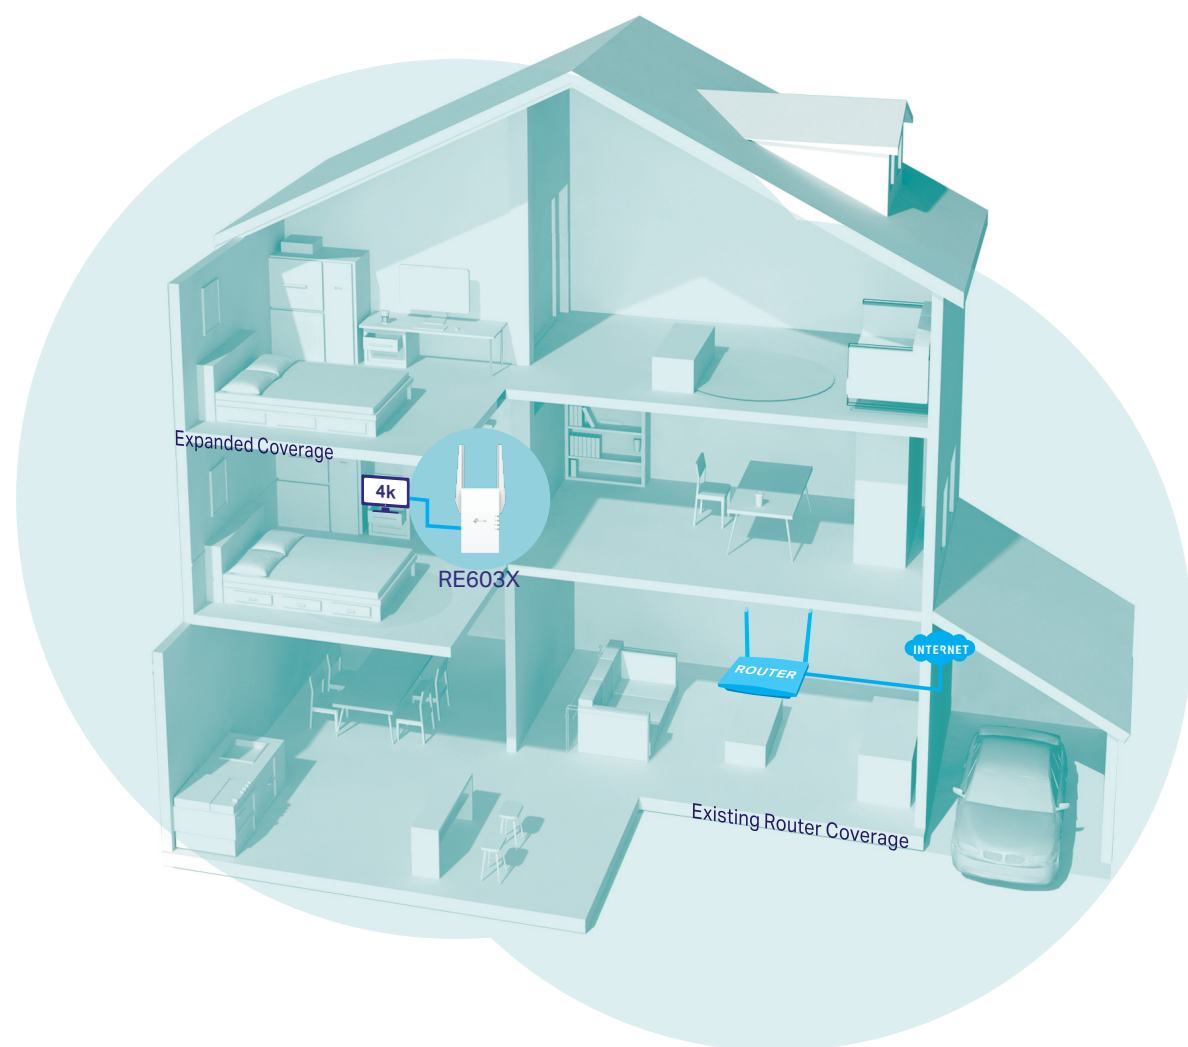

AX1750 Wi-Fi 6 Range Extender

Works With Any
Wi-Fi Router[‡]

RE603X

 Wi-Fi 6
Dead-Zone Killer

 Connect
More Devices^Δ

 Uninterrupted
Streaming[§]

 Faster
Wi-Fi 6 Speed

 Easy Setup
Within Minutes

Highlights

Extend AX1750 Wi-Fi to Your Whole Home

Works with any Wi-Fi router to eliminate Wi-Fi dead zones, and blanket your home with stable, super-fast, seamless Wi-Fi via OneMesh™.

● Wi-Fi Coverage
— Ethernet Cable